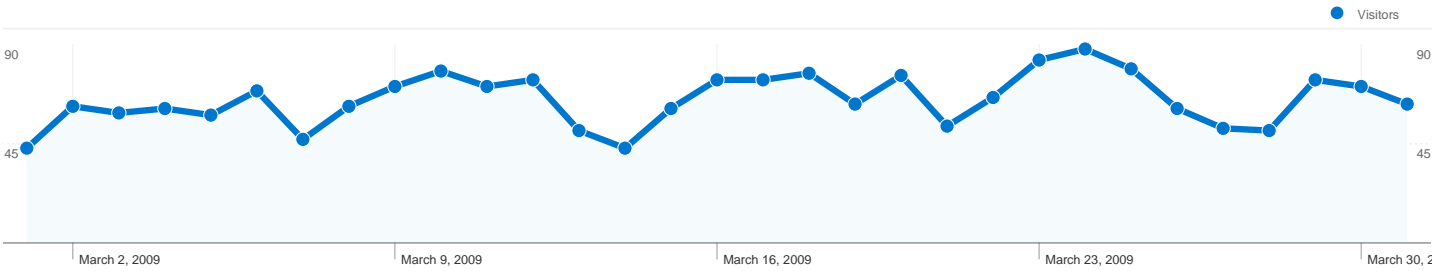

Site Usage

2,087 Visits

69.33% Bounce Rate

3,563 Pageviews

00:01:25 Avg. Time on Site

1.71 Pages/Visit

88.26% % New Visits

Visitors Overview

1,887 people visited this site

2,087 Visits

1,887 Absolute Unique Visitors

3,563 Pageviews

1.71 Average Pageviews

00:01:25 Time on Site

69.33% Bounce Rate

88.26% New Visits

All traffic sources sent a total of 2,087 visits

53.62% Direct Traffic

35.79% Referring Sites

10.59% Search Engines

- Direct Traffic
1,119.00 (53.62%)
- Referring Sites
747.00 (35.79%)
- Search Engines
221.00 (10.59%)

2,087 visits came from 32 countries/territories

Site Usage

Visits	Pages/Visit	Avg. Time on Site	% New Visits	Bounce Rate	
2,087 % of Site Total: 100.00%	1.71 Site Avg: 1.71 (0.00%)	00:01:25 Site Avg: 00:01:25 (0.00%)	88.26% Site Avg: 88.26% (0.00%)	69.33% Site Avg: 69.33% (0.00%)	
Country/Territory	Visits	Pages/Visit	Avg. Time on Site	% New Visits	Bounce Rate
Brazil	1,960	1.71	00:01:25	87.81%	69.13%
Portugal	37	1.68	00:00:35	97.30%	67.57%
United States	20	1.25	00:00:56	95.00%	85.00%
Germany	7	2.71	00:01:40	100.00%	42.86%
Argentina	6	1.33	00:00:09	83.33%	83.33%
El Salvador	6	1.17	00:00:29	100.00%	83.33%
United Kingdom	5	4.20	00:09:51	100.00%	0.00%
Colombia	5	1.20	00:02:12	60.00%	80.00%
Angola	4	1.50	00:00:23	100.00%	75.00%
Mozambique	4	1.00	00:00:00	100.00%	100.00%