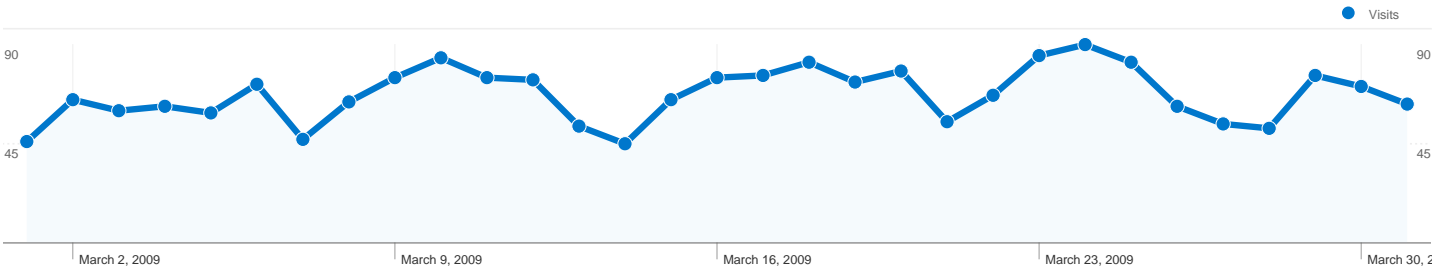

Site Usage

2,087 Visits

69.33% Bounce Rate

3,563 Pageviews

00:01:25 Avg. Time on Site

1.71 Pages/Visit

88.26% % New Visits

Visitors Overview

1,887 people visited this site

2,087 Visits

1,887 Absolute Unique Visitors

3,563 Pageviews

1.71 Average Pageviews

00:01:25 Time on Site

69.33% Bounce Rate

88.26% New Visits

All traffic sources sent a total of 2,087 visits

53.62% Direct Traffic

35.79% Referring Sites

10.59% Search Engines

- Direct Traffic
1,119.00 (53.62%)
- Referring Sites
747.00 (35.79%)
- Search Engines
221.00 (10.59%)

2,087 visits came from 32 countries/territories

Site Usage

Visits	Pages/Visit	Avg. Time on Site	% New Visits	Bounce Rate	
2,087 % of Site Total: 100.00%	1.71 Site Avg: 1.71 (0.00%)	00:01:25 Site Avg: 00:01:25 (0.00%)	88.26% Site Avg: 88.26% (0.00%)	69.33% Site Avg: 69.33% (0.00%)	
Country/Territory	Visits	Pages/Visit	Avg. Time on Site	% New Visits	Bounce Rate
Brazil	1,960	1.71	00:01:25	87.81%	69.13%
Portugal	37	1.68	00:00:35	97.30%	67.57%
United States	20	1.25	00:00:56	95.00%	85.00%
Germany	7	2.71	00:01:40	100.00%	42.86%
Argentina	6	1.33	00:00:09	83.33%	83.33%
El Salvador	6	1.17	00:00:29	100.00%	83.33%
United Kingdom	5	4.20	00:09:51	100.00%	0.00%
Colombia	5	1.20	00:02:12	60.00%	80.00%
Angola	4	1.50	00:00:23	100.00%	75.00%
Mozambique	4	1.00	00:00:00	100.00%	100.00%