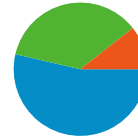

Technical Profile

Browser	Visits	% visits	Connection Speed	Visits	% visits
Internet Explorer	1,139	54.58%	Unknown	1,075	51.51%
Firefox	828	39.67%	DSL	798	38.24%
Chrome	78	3.74%	Cable	109	5.22%
Safari	16	0.77%	Dialup	55	2.64%
Opera	13	0.62%	T1	47	2.25%

All traffic sources sent a total of 2,087 visits

53.62% Direct Traffic

35.79% Referring Sites

10.59% Search Engines

- Direct Traffic
1,119.00 (53.62%)
- Referring Sites
747.00 (35.79%)
- Search Engines
221.00 (10.59%)