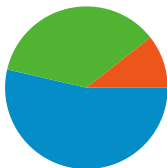

Traffic Sources Overview

- **Direct Traffic**
  1,119.00 (53.62%)
- **Referring Sites**
  747.00 (35.79%)
- **Search Engines**
  221.00 (10.59%)

Content Overview

Pages	Pageviews	% Pageviews
/2008/10/citaes.html	1,200	33.68%
/	1,056	29.64%
/search/label/brasil	228	6.40%
/search/label/infancia	130	3.65%
/search/label/indigenas	107	3.00%