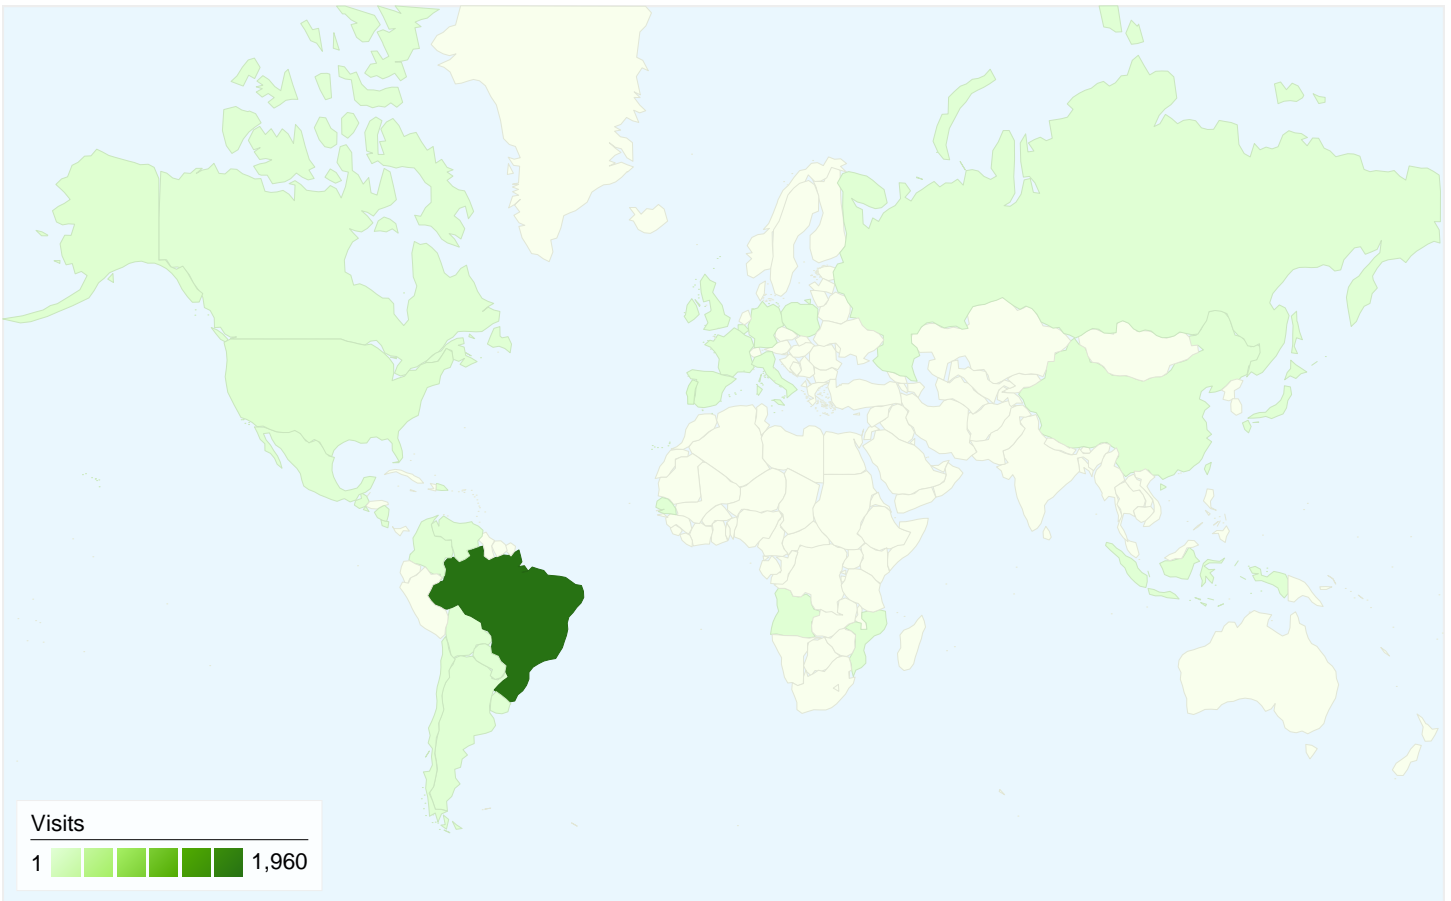

Visitors
1,887

Map Overlay world

Traffic Sources Overview

- **Direct Traffic**
1,119.00 (53.62%)
- **Referring Sites**
747.00 (35.79%)
- **Search Engines**
221.00 (10.59%)

Content Overview

Pages	Pageviews	% Pageviews
/2008/10/citaes.html	1,200	33.68%
/	1,056	29.64%
/search/label/brasil	228	6.40%
/search/label/infancia	130	3.65%
/search/label/indigenas	107	3.00%

All traffic sources sent a total of 2,087 visits

53.62% Direct Traffic

35.79% Referring Sites

10.59% Search Engines

- Direct Traffic
1,119.00 (53.62%)
- Referring Sites
747.00 (35.79%)
- Search Engines
221.00 (10.59%)

Top Traffic Sources

Sources	Visits	% visits	Keywords	Visits	% visits
(direct) ((none))	1,119	53.62%	consciencia	54	24.43%
consciencia.net (referral)	683	32.73%	consciencia net	17	7.69%
google (organic)	214	10.25%	consciencianet	8	3.62%
facp.pro.br (referral)	8	0.38%	consciencianet blog	8	3.62%
julianaweis.blogspot.com	8	0.38%	conciencia.net	7	3.17%

2,087 visits came from 32 countries/territories

Site Usage

Visits	Pages/Visit	Avg. Time on Site	% New Visits	Bounce Rate	
2,087 % of Site Total: 100.00%	1.71 Site Avg: 1.71 (0.00%)	00:01:25 Site Avg: 00:01:25 (0.00%)	88.26% Site Avg: 88.26% (0.00%)	69.33% Site Avg: 69.33% (0.00%)	
Country/Territory	Visits	Pages/Visit	Avg. Time on Site	% New Visits	Bounce Rate
Brazil	1,960	1.71	00:01:25	87.81%	69.13%
Portugal	37	1.68	00:00:35	97.30%	67.57%
United States	20	1.25	00:00:56	95.00%	85.00%
Germany	7	2.71	00:01:40	100.00%	42.86%
Argentina	6	1.33	00:00:09	83.33%	83.33%
El Salvador	6	1.17	00:00:29	100.00%	83.33%
United Kingdom	5	4.20	00:09:51	100.00%	0.00%
Colombia	5	1.20	00:02:12	60.00%	80.00%
Angola	4	1.50	00:00:23	100.00%	75.00%
Mozambique	4	1.00	00:00:00	100.00%	100.00%