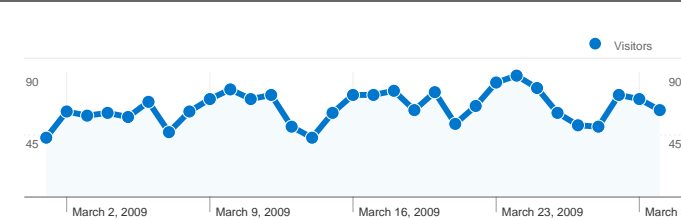

Site Usage

2,087 Visits

69.33% Bounce Rate

3,563 Pageviews

00:01:25 Avg. Time on Site

1.71 Pages/Visit

88.26% % New Visits

Visitors Overview

1,887 people visited this site

2,087 Visits

1,887 Absolute Unique Visitors

3,563 Pageviews

1.71 Average Pageviews

00:01:25 Time on Site

69.33% Bounce Rate

88.26% New Visits

2,087 visits came from 32 countries/territories

Site Usage

Visits	Pages/Visit	Avg. Time on Site	% New Visits	Bounce Rate	
2,087 % of Site Total: 100.00%	1.71 Site Avg: 1.71 (0.00%)	00:01:25 Site Avg: 00:01:25 (0.00%)	88.26% Site Avg: 88.26% (0.00%)	69.33% Site Avg: 69.33% (0.00%)	
Country/Territory	Visits	Pages/Visit	Avg. Time on Site	% New Visits	Bounce Rate
Brazil	1,960	1.71	00:01:25	87.81%	69.13%
Portugal	37	1.68	00:00:35	97.30%	67.57%
United States	20	1.25	00:00:56	95.00%	85.00%
Germany	7	2.71	00:01:40	100.00%	42.86%
Argentina	6	1.33	00:00:09	83.33%	83.33%
El Salvador	6	1.17	00:00:29	100.00%	83.33%
United Kingdom	5	4.20	00:09:51	100.00%	0.00%
Colombia	5	1.20	00:02:12	60.00%	80.00%
Angola	4	1.50	00:00:23	100.00%	75.00%
Mozambique	4	1.00	00:00:00	100.00%	100.00%

Pages on this site were viewed a total of 3,563 times

3,563 Pageviews

2,422 Unique Views

69.33% Bounce Rate

Top Content

Pages	Pageviews	% Pageviews
/2008/10/citaes.html	1,200	33.68%
/	1,056	29.64%
/search/label/brasil	228	6.40%
/search/label/infancia	130	3.65%
/search/label/indigenas	107	3.00%