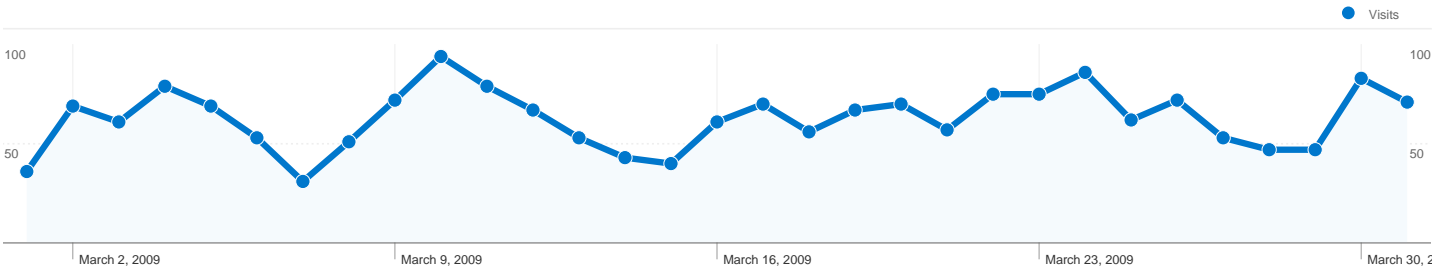

All traffic sources sent a total of 1,949 visits

16.37% Direct Traffic

31.25% Referring Sites

52.39% Search Engines

- Search Engines
  1,021.00 (52.39%)
- Referring Sites
  609.00 (31.25%)
- Direct Traffic
  319.00 (16.37%)

Top Traffic Sources

Sources	Visits	% visits	Keywords	Visits	% visits
google (organic)	972	49.87%	lista de café da manhã	57	5.58%
(direct) ((none))	319	16.37%	biossegurança hospitalar	39	3.82%
consciencianet.blogspot.com	318	16.32%	café da manhã	28	2.74%
consciencia.net (referral)	163	8.36%	cafe da manha	19	1.86%
images.google.com.br (referral)	42	2.15%	café da manha	10	0.98%