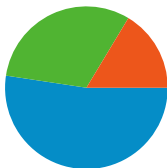

Traffic Sources Overview

- **Search Engines**
  1,021.00 (52.39%)
- **Referring Sites**
  609.00 (31.25%)
- **Direct Traffic**
  319.00 (16.37%)

Content Overview

Pages	Pageviews	% Pageviews
/	396	12.84%
/2007/08/sugesto-	148	4.80%
/search/label/citacoes	132	4.28%
/search/label/citacoes_amor	85	2.76%
/2008/09/curso-online-gratuito-	80	2.59%