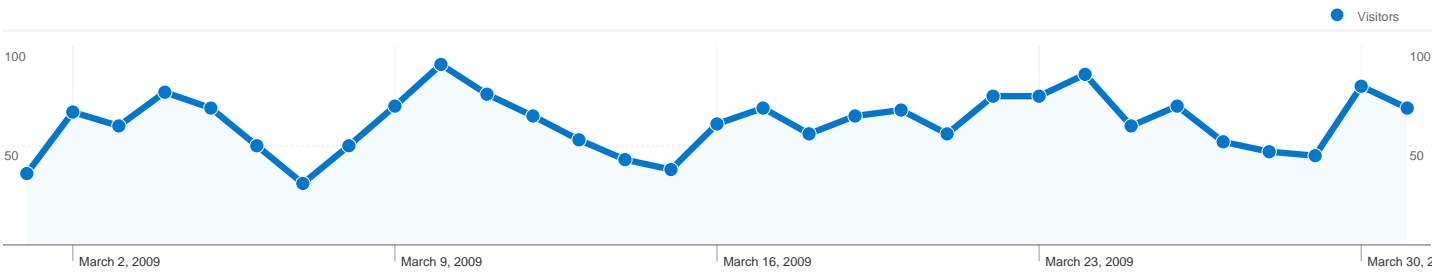

Site Usage

1,949 Visits

75.32% Bounce Rate

3,084 Pageviews

00:00:57 Avg. Time on Site

1.58 Pages/Visit

94.41% % New Visits

Visitors Overview

Visitors
1,862

Map Overlay world

Traffic Sources Overview

- **Search Engines**
1,021.00 (52.39%)
- **Referring Sites**
609.00 (31.25%)
- **Direct Traffic**
319.00 (16.37%)

Content Overview

Pages	Pageviews	% Pageviews
/	396	12.84%
/2007/08/sugesto-	148	4.80%
/search/label/citacoes	132	4.28%
/search/label/citacoes_amor	85	2.76%
/2008/09/curso-online-gratuito-	80	2.59%

1,862 people visited this site

1,949 Visits

1,862 Absolute Unique Visitors

3,084 Pageviews

1.58 Average Pageviews

00:00:57 Time on Site

75.32% Bounce Rate

94.41% New Visits

1,949 visits came from 23 countries/territories

Site Usage

Visits	Pages/Visit	Avg. Time on Site	% New Visits	Bounce Rate	
1,949 % of Site Total: 100.00%	1.58 Site Avg: 1.58 (0.00%)	00:00:57 Site Avg: 00:00:57 (0.00%)	94.41% Site Avg: 94.41% (0.00%)	75.32% Site Avg: 75.32% (0.00%)	
Country/Territory	Visits	Pages/Visit	Avg. Time on Site	% New Visits	Bounce Rate
Brazil	1,835	1.59	00:00:58	94.28%	74.93%
Portugal	50	1.28	00:00:21	98.00%	84.00%
United States	18	1.11	00:00:05	100.00%	88.89%
Peru	10	1.20	00:00:28	100.00%	80.00%
United Kingdom	5	3.40	00:06:50	100.00%	40.00%
Spain	4	1.00	00:00:00	100.00%	100.00%
Germany	4	1.25	00:00:13	75.00%	75.00%
Netherlands	3	1.00	00:00:00	66.67%	100.00%
New Zealand	2	1.00	00:00:00	50.00%	100.00%
Cape Verde	2	1.00	00:00:00	100.00%	100.00%