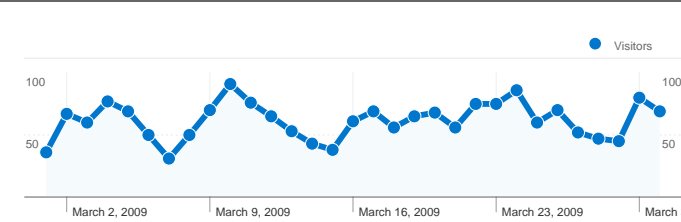

Site Usage

1,949 Visits

75.32% Bounce Rate

3,084 Pageviews

00:00:57 Avg. Time on Site

1.58 Pages/Visit

94.41% % New Visits

Visitors Overview

1,862 people visited this site

1,949 Visits

1,862 Absolute Unique Visitors

3,084 Pageviews

1.58 Average Pageviews

00:00:57 Time on Site

75.32% Bounce Rate

94.41% New Visits

1,949 visits came from 23 countries/territories

Site Usage

Visits	Pages/Visit	Avg. Time on Site	% New Visits	Bounce Rate	
1,949 % of Site Total: 100.00%	1.58 Site Avg: 1.58 (0.00%)	00:00:57 Site Avg: 00:00:57 (0.00%)	94.41% Site Avg: 94.41% (0.00%)	75.32% Site Avg: 75.32% (0.00%)	
Country/Territory	Visits	Pages/Visit	Avg. Time on Site	% New Visits	Bounce Rate
Brazil	1,835	1.59	00:00:58	94.28%	74.93%
Portugal	50	1.28	00:00:21	98.00%	84.00%
United States	18	1.11	00:00:05	100.00%	88.89%
Peru	10	1.20	00:00:28	100.00%	80.00%
United Kingdom	5	3.40	00:06:50	100.00%	40.00%
Spain	4	1.00	00:00:00	100.00%	100.00%
Germany	4	1.25	00:00:13	75.00%	75.00%
Netherlands	3	1.00	00:00:00	66.67%	100.00%
New Zealand	2	1.00	00:00:00	50.00%	100.00%
Cape Verde	2	1.00	00:00:00	100.00%	100.00%

Pages on this site were viewed a total of 3,084 times

 **3,084** Pageviews

 **2,614** Unique Views

 **75.32%** Bounce Rate

Top Content

Pages	Pageviews	% Pageviews
/	396	12.84%
/2007/08/sugesto-conscincianet-lista-de.html	148	4.80%
/search/label/citacoes	132	4.28%
/search/label/citacoes_amor	85	2.76%
/2008/09/curso-online-gratuito-em-biossegurana.html	80	2.59%