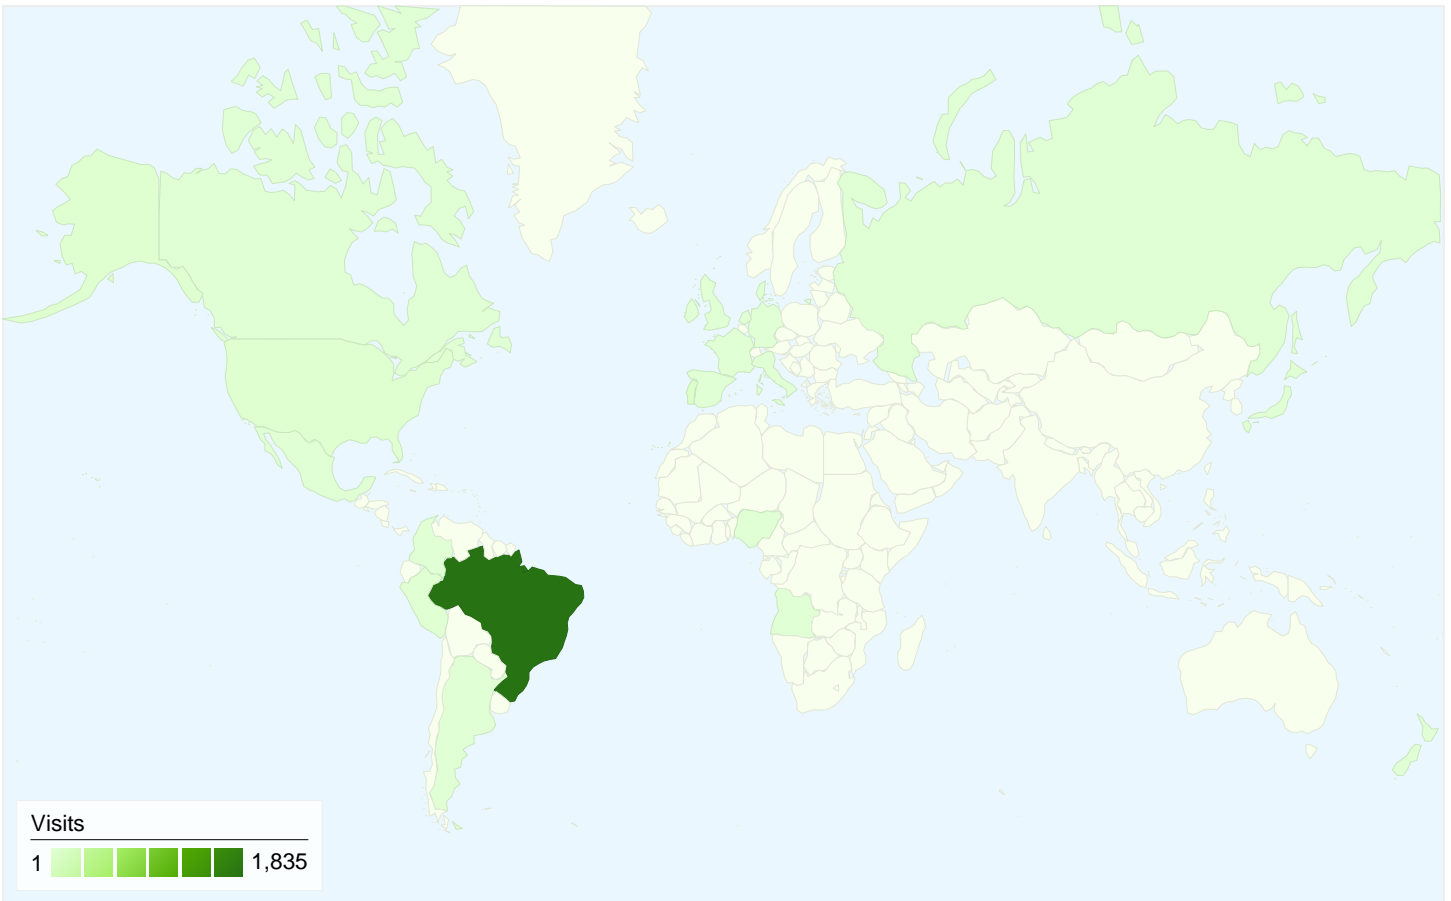

Visitors
1,862

Map Overlay world

Traffic Sources Overview

- **Search Engines**
1,021.00 (52.39%)
- **Referring Sites**
609.00 (31.25%)
- **Direct Traffic**
319.00 (16.37%)

Content Overview

Pages	Pageviews	% Pageviews
/	396	12.84%
/2007/08/sugesto-	148	4.80%
/search/label/citacoes	132	4.28%
/search/label/citacoes_amor	85	2.76%
/2008/09/curso-online-gratuito-	80	2.59%

All traffic sources sent a total of 1,949 visits

16.37% Direct Traffic

31.25% Referring Sites

52.39% Search Engines

- Search Engines
1,021.00 (52.39%)
- Referring Sites
609.00 (31.25%)
- Direct Traffic
319.00 (16.37%)

Top Traffic Sources

Sources	Visits	% visits	Keywords	Visits	% visits
google (organic)	972	49.87%	lista de café da manhã	57	5.58%
(direct) ((none))	319	16.37%	biossegurança hospitalar	39	3.82%
consciencianet.blogspot.com	318	16.32%	café da manhã	28	2.74%
consciencia.net (referral)	163	8.36%	cafe da manha	19	1.86%
images.google.com.br (referral)	42	2.15%	café da manha	10	0.98%

1,949 visits came from 23 countries/territories

Site Usage

Visits	Pages/Visit	Avg. Time on Site	% New Visits	Bounce Rate	
1,949 % of Site Total: 100.00%	1.58 Site Avg: 1.58 (0.00%)	00:00:57 Site Avg: 00:00:57 (0.00%)	94.41% Site Avg: 94.41% (0.00%)	75.32% Site Avg: 75.32% (0.00%)	
Country/Territory	Visits	Pages/Visit	Avg. Time on Site	% New Visits	Bounce Rate
Brazil	1,835	1.59	00:00:58	94.28%	74.93%
Portugal	50	1.28	00:00:21	98.00%	84.00%
United States	18	1.11	00:00:05	100.00%	88.89%
Peru	10	1.20	00:00:28	100.00%	80.00%
United Kingdom	5	3.40	00:06:50	100.00%	40.00%
Spain	4	1.00	00:00:00	100.00%	100.00%
Germany	4	1.25	00:00:13	75.00%	75.00%
Netherlands	3	1.00	00:00:00	66.67%	100.00%
New Zealand	2	1.00	00:00:00	50.00%	100.00%
Cape Verde	2	1.00	00:00:00	100.00%	100.00%