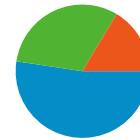

Technical Profile

Browser	Visits	% visits	Connection Speed	Visits	% visits
Internet Explorer	1,468	75.32%	Unknown	961	49.31%
Firefox	426	21.86%	DSL	765	39.25%
Chrome	37	1.90%	Cable	94	4.82%
Safari	11	0.56%	Dialup	68	3.49%
Opera	6	0.31%	T1	58	2.98%

All traffic sources sent a total of 1,949 visits

16.37% Direct Traffic

31.25% Referring Sites

52.39% Search Engines

- Search Engines
1,021.00 (52.39%)
- Referring Sites
609.00 (31.25%)
- Direct Traffic
319.00 (16.37%)